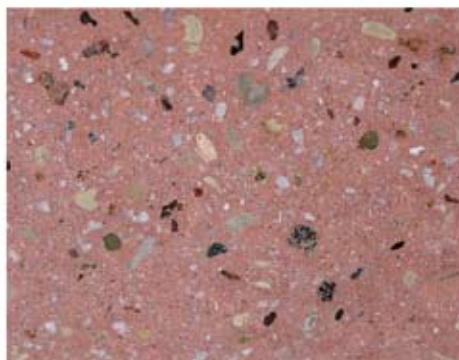

Artera • Mosaic • Revealed

COLOR CHART

Color - Decorative Aggregate

Slate - Salt & Pepper

Deep Red - Heritage Pea

Plum - Rose Quartz

Goldenrod - Carmel

Beachsand - Wintergreen

Ember - Salt & Pepper

Leather - Salt & Pepper

Maize - Carmel

Hazel Brown - Ebony Antique

Terra Cotta - Violetta

White - Salt & Pepper

Natural Gray - Ebony Antique

NOTE: Actual finish and color will vary based on job conditions, finishing techniques, and curing methods. Test samples are recommended for owner approval prior to job start up.